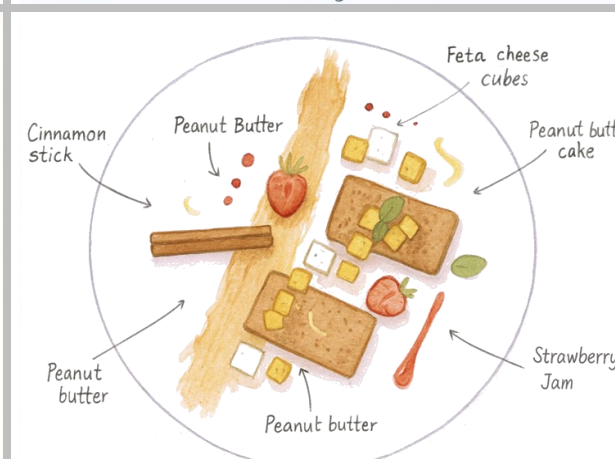

KOHAR

كوهار

قهوة بالمرح

Coffee with fun

SAMAR MIRZA

— BRAND HOUSE —

Food Styling & Photography

By: Sumar Mirza